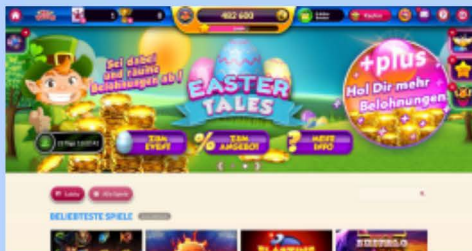

PARTNERS

- WINFELLAS IS CURRENTLY INTEGRATED WITH TIGERKING.DE AND YOURE.BET